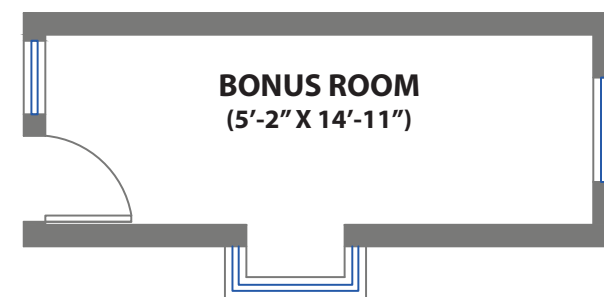

# 100 WHITNEY STREET

SAN FRANCISCO, CALIFORNIA

**LOWER LEVEL**

**MAIN LEVEL**

**UPPER LEVEL**

## PROPERTY SQF INFORMATION

### LIVING SPACE

**Square Footage: 1,150 Sq Ft.\***

- \* Main Level 1,048
- \* Upper Level 102