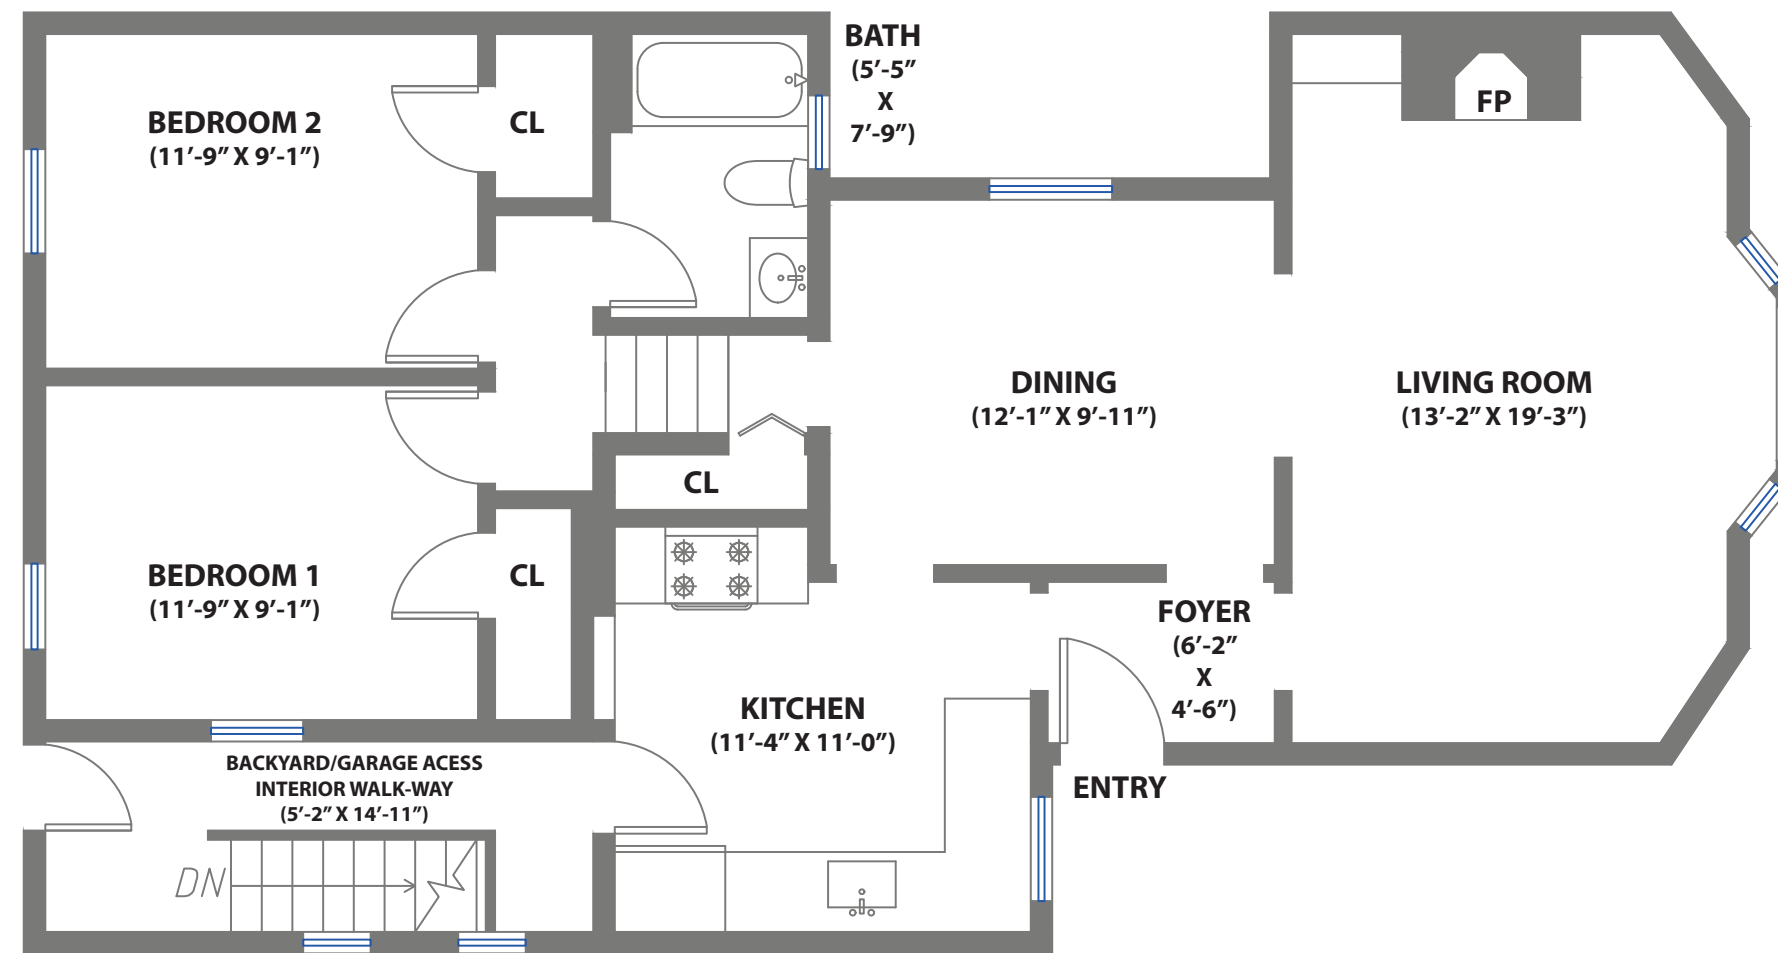

# 100 WHITNEY STREET

SAN FRANCISCO, CALIFORNIA

**LOWER LEVEL**

**MAIN LEVEL**

**UPPER LEVEL**

## PROPERTY SQF INFORMATION

### LIVING SPACE

**Square Footage: 1,150 Sq Ft.\***

- \* Main Level 1,048
- \* Upper Level 102