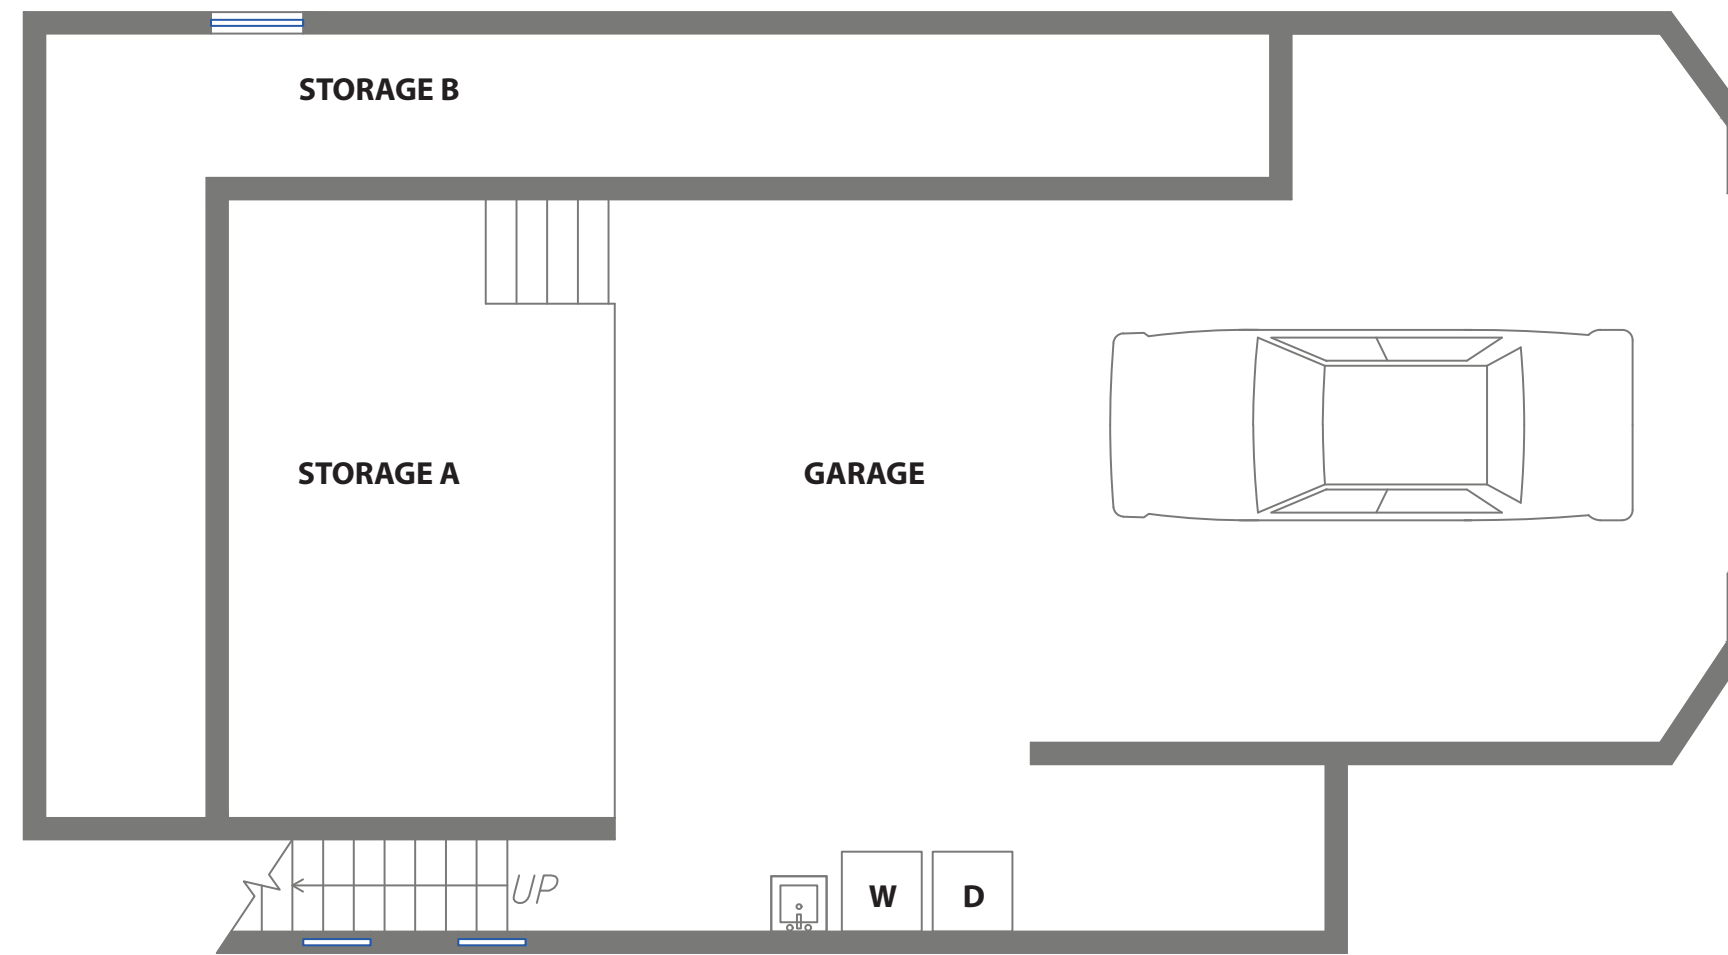

# 100 WHITNEY STREET

SAN FRANCISCO, CALIFORNIA

**LOWER LEVEL**

**MAIN LEVEL**

**UPPER LEVEL**

### LIVING SPACE

**Square Footage: 1,150 Sq Ft.\***

- \* Main Level 1,048
- \* Upper Level 102